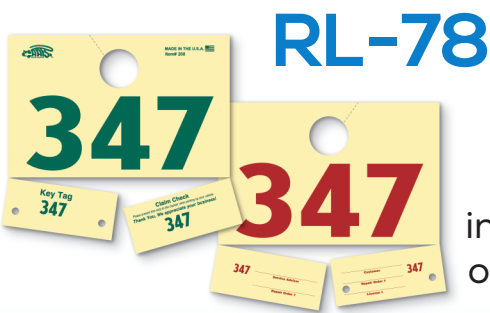

# 5 Styles to Choose From...

**Long**  
5½" x 8½"

**RL-78**  
7" x 6"

**White**  
5½" x 6½"

**HSSP**  
7" x 7¼"

**Heavy Brite™**  
6½" x 8"

Cardstock

Cardstock

Cardstock

Heavy Cardstock

Heavy Cardstock

2465

2455

2460

2450

2791-2801 Custom

We can customize any of our standard tags to fit your needs!

### RL-78

The best selling RL-78 Service Dispatch Numbers is our most popular option for a reason!

The striking manila cardstock includes large bold numbers printed on both sides for maximum visibility.