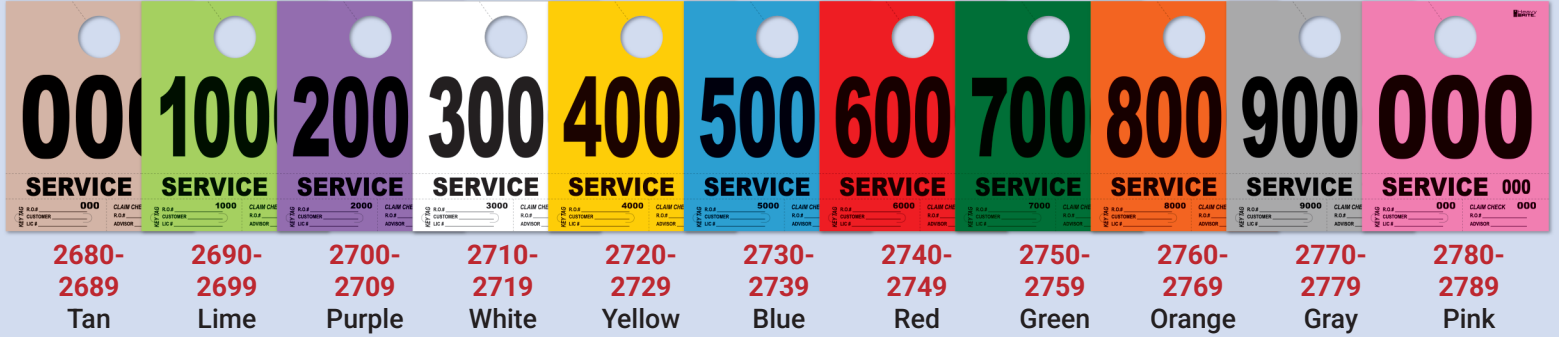

# 5 Styles to Choose From...

**Long**  
5½" x 8½"

**RL-78**  
7" x 6"

**White**  
5½" x 6½"

**HSSP**  
7" x 7¼"

**Heavy Brite™**  
6½" x 8"

Cardstock

Cardstock

Cardstock

Heavy Cardstock

Heavy Cardstock

2465

2455

2460

2450

2791-2801 Custom

We can customize any of our standard tags to fit your needs!

## Heavy Premium Service BRITE™ Dispatch Numbers

Available in 11 Bold Colors!