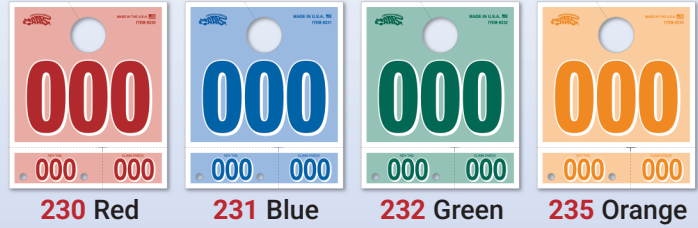

# 5 Styles to Choose From...

**Long**  
5½" x 8½"

**RL-78**  
7" x 6"

**White**  
5½" x 6½"

**HSSP**  
7" x 7¼"

**Heavy Brite™**  
6½" x 8"

Cardstock

Cardstock

## Heavy Premium Service BRITE™ Dispatch Numbers

Available in 11 Bold Colors!

### RL-78

The best selling RL-78 Service Dispatch Numbers is our most popular option for a reason!

The striking manila cardstock includes large bold numbers printed on both sides for maximum visibility.

### White SDN

White Service Dispatch Numbers are a tried and true mainstay in the industry, but ours use an extended length design to accommodate various mirror sizes.

Also try our colorful twist on the classic White SDN!