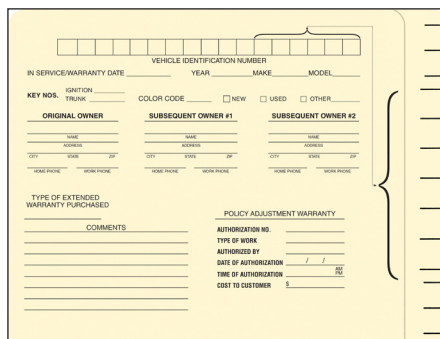

FILE RIGHT™ File Folders

Catalog Page
134

Item Specs

- 9-1/2" x 12-5/8" overall
- 9-1/2" x 11-1/4" pocket size
- 14-point manila stock
- Prints one side standard, second side at additional charge
- 1 Color Imprint only

*Stock product is blank.
Add your custom imprint!*

Standard Stock Colors (All swatch colors are approximate representations.)

Standard Ink Colors (Including an Approximate Pantone Number)

Adobe Swatch Exchange Files for Stock & Ink Colors are available