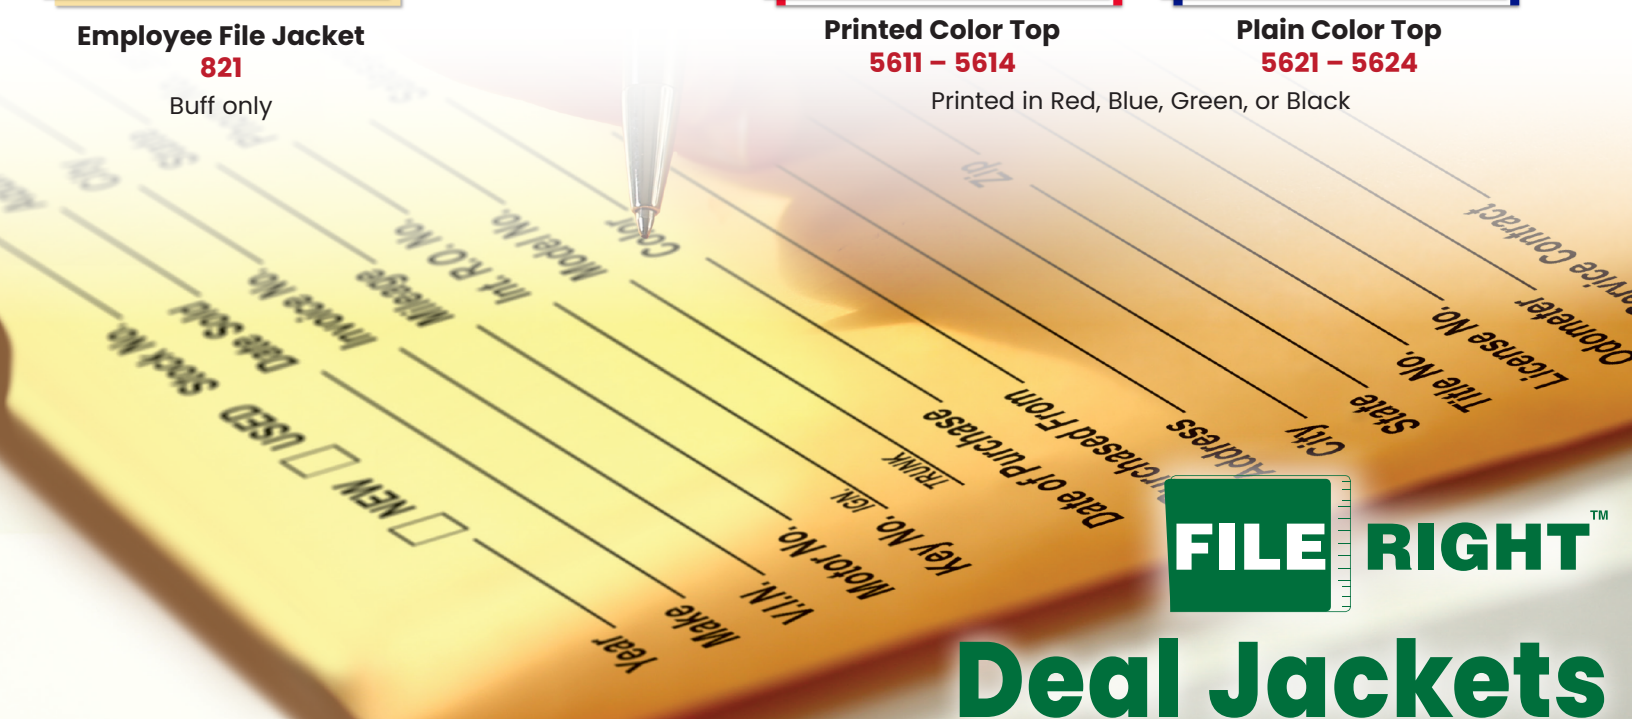

**Inventory Control Jacket  
5440**

Buff only

**Automated Accounting  
Jacket 549**

Buff only

**General Accounting Jacket  
5470 – 5475**

Choose from Buff, Blue, Green, Pink, White, or Lavender

**Employee File Jacket  
821**

Buff only

**Printed Color Top  
5611 – 5614**

Printed in Red, Blue, Green, or Black

**Plain Color Top  
5621 – 5624**