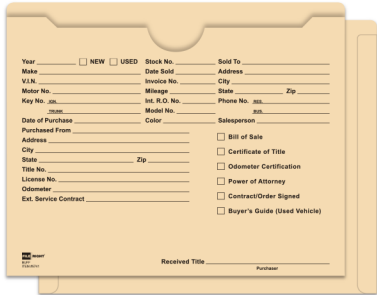

Printed in Red, Blue, Green, Black, or Black w/o Stripe

**Inventory & Sale Jacket (#338)**  
**5650, 5651, 5661**

Red Stripe, Blue Stripe, or No Stripe

# Ultra Heavy Duty Deal Jackets

Thickest and tallest deal jacket on the market.  
Available in plain stock or printed.

- 11-3/4" x 9-1/2"
- 150# stock (11 Pt.)

**Body Shop Jacket**  
**5711-100 – 5715-100**

Choose from Buff, White, Blue, Green, or Yellow

**Printed**  
**5741-100 – 5746-100**

Choose from Buff, White, Blue, Green, Yellow, or Red

**Plain**  
**5721-100 – 5726-100**