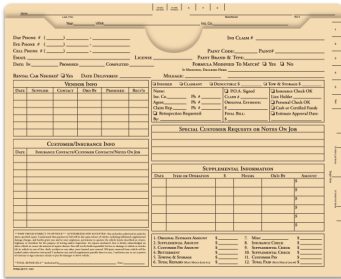

Ultra Heavy Duty Deal Jackets

Thickest and tallest deal jacket on the market.
Available in plain stock or printed.

- 11-3/4" x 9-1/2"
- 150# stock (11 Pt.)

Body Shop Jacket
5711-100 – 5715-100

Choose from Buff, White, Blue, Green, or Yellow