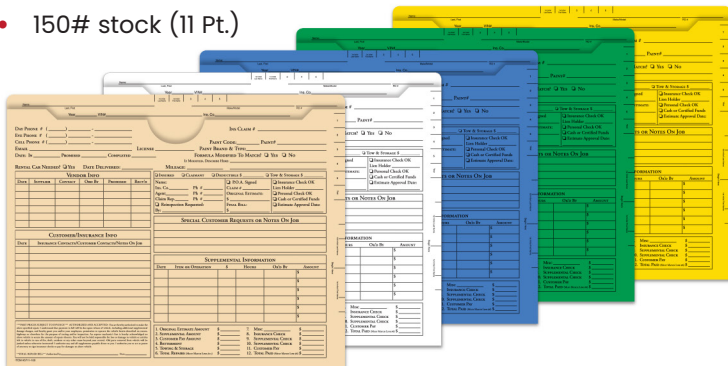

## Heavy Duty Body Shop Jackets

- 12" x 9-3/8" with a 1/2" extension
- 100# buff stock (8 Pt.)

**5510**

**Blue  
5509-B**

**Green  
5509-G**

**Red  
5509-R**

**Yellow  
5509-Y**

To order shrink-wrapped in packs of 100, include "-100" behind the item #

## Ultra Heavy Duty Body Shop Jackets

- 11-3/4" x 9-1/2"
- 150# stock (11 Pt.)

**Plain**

- Pre-Printed**
- Buff 5711-100**
- White 5712-100**
- Blue 5713-100**
- Green 5714-100**
- Yellow 5715-100**

- Buff 5721-100**
- White 5722-100**
- Blue 5723-100**
- Green 5724-100**
- Yellow 5725-100**
- Red 5726-100**