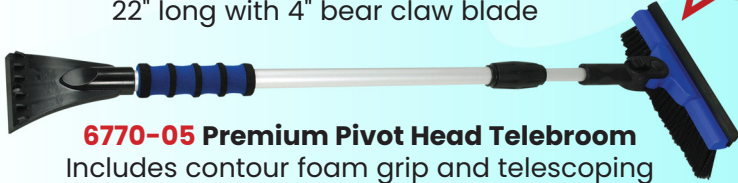

## Ice Scrapers

**6770-01 Economy Snowbrush**  
22" long with 4" bear claw blade

**6770-05 Premium Pivot Head Telebrush**  
Includes contour foam grip and telescoping aluminum handle that extends from 34" to 52" long

## Snow Rake

Heavy-duty snow rake features 18" head made of dense closed cell cross link polyethylene foam and 48" wood handle.

**6780**